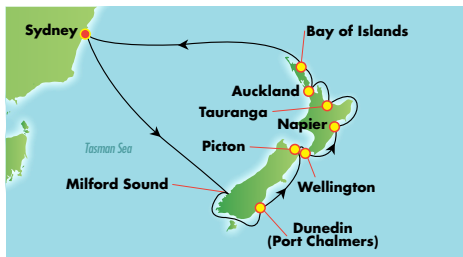

CELEBRATE CHRISTMAS & NEW YEAR AT SEA

NORWEGIAN JEWEL EXCLUSIVE OFFER

CHOOSE UP TO
4 FREE + **50%**
OFFERS* DEPOSITS**

NCL NORWEGIAN *Feel Free*
CRUISE LINE

Why not start a new tradition by taking a Christmas and New Year cruise in 2017, right from your doorstep! Celebrate and relax on board Norwegian Jewel as you sail from Sydney to New Zealand on a roundtrip cruise. Keep an eye out for Santa as he roams the ship and enjoy delicious Christmas menus. With 15 restaurants, award-winning entertainment and a wide range of accommodation options, you'll never want to celebrate the holiday season any other way!

CHOOSE UP TO 4 FREE OFFERS*: 1 BEVERAGE PACKAGE 2 SPECIALTY DINING PACKAGE 3 SHORE EXCURSION CREDIT 4 250 MINUTES OF WIFI

13 DAY NEW ZEALAND HIGHLIGHTS

DEPARTS 23 DECEMBER 2017

FROM **$2,608** PP. TWIN SHARE[^]

DAY	CRUISE PORTS	ARRIVE	DEPART
23 Dec	Sydney, Australia (EMBARK)	—	5:00 pm
24 Dec	At Sea	—	—
25 Dec	At Sea (Christmas Day)	—	—
26 Dec	Cruise Doubtful Sound	—	—
	Cruise Dusky Sound	—	—
	Cruise Milford Sound	—	—
27 Dec	Dunedin (Port Chalmers), New Zealand	8:00 am	5:00 pm
28 Dec	Picton, New Zealand	1:30 pm	11:59 pm
29 Dec	Wellington, New Zealand	8:00 am	7:00 pm
30 Dec	Napier, New Zealand	8:00 am	4:00 pm
31 Dec	Tauranga (Rotorua), New Zealand (New Years Eve)	8:15 am	7:00 pm
1 Jan	Auckland, New Zealand (New Years Day)	8:00 am	6:00 pm
2 Jan	Bay of Islands, New Zealand	8:00 am	6:00 pm
3 Jan	At Sea	—	—
4 Jan	At Sea	—	—
5 Jan	Sydney, Australia (DISEMBARK)	6:00 am	—

WHAT'S ONBOARD?

- 15 restaurants serving holiday menus
- 15 bars & lounges
- Nightly entertainment, including Australia's own *Burn the Floor*
- Complimentary kids club & youth programmes
- Mandara Spa & thermal suite
- Pools & hot tubs
- On-board shopping
- Body Waves Fitness Centre
- Sports complex & walking track

**World's Leading
Cruise Line**
World Travel Awards