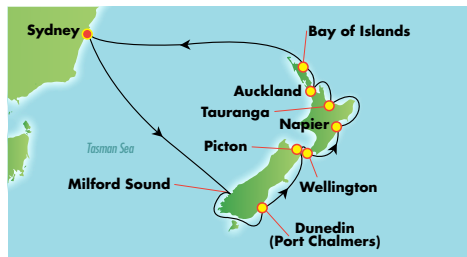

CELEBRATE CHRISTMAS & NEW YEAR AT SEA

NORWEGIAN JEWEL EXCLUSIVE OFFER

CHOOSE UP TO
4 FREE + **50%**
OFFERS* DEPOSITS™

NCL NORWEGIAN *Feel Free*
CRUISE LINE™

Why not start a new tradition by taking a Christmas and New Year cruise in 2017, right from your doorstep! Celebrate and relax on board Norwegian Jewel as you sail from Sydney to New Zealand on a roundtrip cruise. Keep an eye out for Santa as he roams the ship and enjoy delicious Christmas menus. With 15 restaurants, award-winning entertainment and a wide range of accommodation options, you'll never want to celebrate the holiday season any other way!

CHOOSE UP TO 4 FREE OFFERS: ① BEVERAGE PACKAGE ② SPECIALTY DINING PACKAGE ③ SHORE EXCURSION CREDIT ④ 250 MINUTES OF WIFI

13 DAY NEW ZEALAND HIGHLIGHTS

DEPARTS 23 DECEMBER 2017

FROM **$2,608** PP. TWIN SHARE^

DAY	CRUISE PORTS	ARRIVE	DEPART
23 Dec	Sydney, Australia (EMBARK)	—	5:00 pm
24 Dec	At Sea	—	—
25 Dec	At Sea (Christmas Day)	—	—
26 Dec	Cruise Doubtful Sound	—	—
	Cruise Dusky Sound	—	—
	Cruise Milford Sound	—	—
27 Dec	Dunedin (Port Chalmers), New Zealand	8:00 am	5:00 pm
28 Dec	Picton, New Zealand	1:30 pm	11:59 pm
29 Dec	Wellington, New Zealand	8:00 am	7:00 pm
30 Dec	Napier, New Zealand	8:00 am	4:00 pm
31 Dec	Tauranga (Rotorua), New Zealand (New Years Eve)	8:15 am	7:00 pm
1 Jan	Auckland, New Zealand (New Years Day)	8:00 am	6:00 pm
2 Jan	Bay of Islands, New Zealand	8:00 am	6:00 pm
3 Jan	At Sea	—	—
4 Jan	At Sea	—	—
5 Jan	Sydney, Australia (DISEMBARK)	6:00 am	—

WHAT'S ONBOARD?

- 15 restaurants serving holiday menus
- 15 bars & lounges
- Nightly entertainment, including Australia's own *Burn the Floor*
- Complimentary kids club & youth programmes
- Mandara Spa & thermal suite
- Pools & hot tubs
- On-board shopping
- Body Waves Fitness Centre
- Sports complex & walking track

**World's Leading
Cruise Line**
World Travel Awards