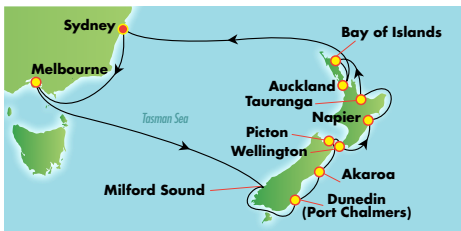

16 DAY BEST OF NEW ZEALAND

DEPARTS 5 JAN 2018
OCEANVIEW FROM **$3,247** PP. TWIN SHARE^