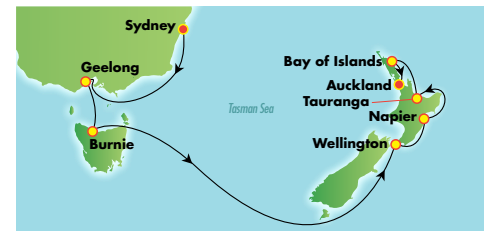

10 DAY AUSTRALIA & NEW ZEALAND

DEPARTS 21 JAN 2018
OCEANVIEW FROM **$2,310** PP. TWIN SHARE^

EXPERIENCE AN UNFORGETTABLE FAMILY HOLIDAY ON NORWEGIAN JEWEL TODAY

FAMILY ACCOMMODATION

Whether your crew is small or large, Norwegian Jewel has spacious Family Mini-Suites, Balconies, Oceanviews and Inside staterooms conveniently located near the kids' area so your little ones don't have to go far to play.